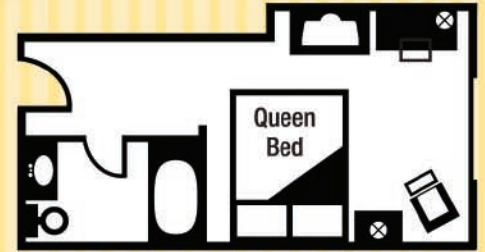

Murphy Double

- Double Murphy Bed
- Refrigerator
- Microwave
- Iron & Ironing Board
- Hair Dryer
- Wireless Internet
- 2 Chairs

Standard Queen

- One Queen Sized Bed
- Pull Out Sofa Sleeper
- Television
- Iron & Ironing Board
- Hair Dryer
- Wireless Internet
- Handicap Accessible
Option Available