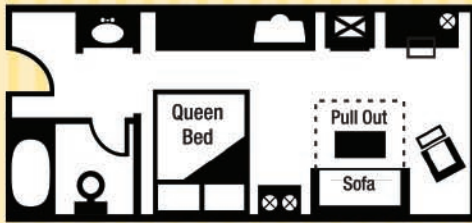

ROOMS:

- **Standard Rooms** - Standard Rooms include two double beds. A sink outside the bathroom and a Microfridge, available in most rooms, will make your stay more comfortable.
- **Murphy Bedrooms** - You'll get the "best rest under the sun" in one of our Murphy Bed Rooms. In addition, you will also have extra space to work or play because this room includes a double size Murphy Bed, which folds into the wall. Your sink is outside the bathroom for your convenience. You'll also find a large refrigerator in this room.

MEETING SPACE:

- **Flagship Niagara Room and Admiral Perry Meeting Room** - The Flagship Niagara Room and Admiral Perry Meeting Room can be combined or divided to create the right space for 10 to 100 people. We can meet any audio/visual need for your presentations. The Flagship Niagara Room also includes a private bath.
- **Hospitality Suite** - This meeting room can also serve as a guest room. The most unique feature of the Hospitality Suite is that it includes a Murphy Bed, which folds into the wall to create additional space and change the function of the room. The large room also includes a pull out sofa.

Murphy Double

- Double Murphy Bed
- Refrigerator
- Microwave
- Iron & Ironing Board
- Hair Dryer
- Wireless Internet
- 2 Chairs

Standard Queen

- One Queen Sized Bed
- Pull Out Sofa Sleeper
- Television
- Iron & Ironing Board
- Hair Dryer
- Wireless Internet
- Handicap Accessible
Option Available