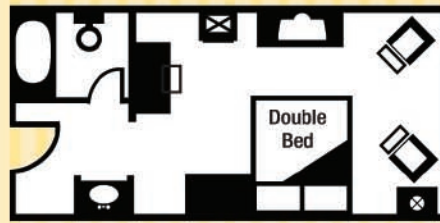

Murphy Double

- Double Murphy Bed
- Refrigerator
- Microwave
- Iron & Ironing Board
- Hair Dryer
- Wireless Internet
- 2 Chairs