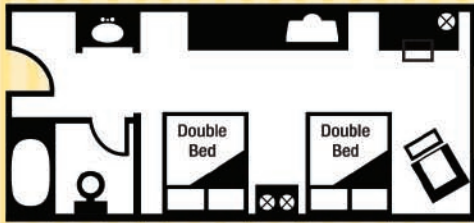

Standard Double

- Two Double Beds
- Television Set
- Iron & Ironing Board
- Hair Dryer
- Wireless Internet