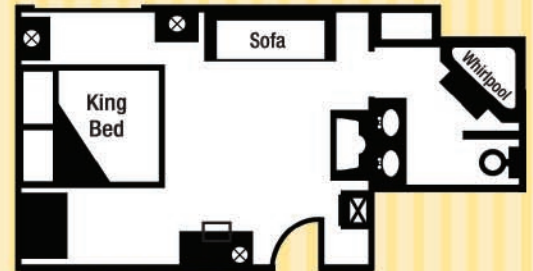

Murphy Double

- Double Murphy Bed
- Refrigerator
- Microwave
- Iron & Ironing Board
- Hair Dryer
- Wireless Internet
- 2 Chairs

Standard Queen

- One Queen Sized Bed
- Pull Out Sofa Sleeper
- Television
- Iron & Ironing Board
- Hair Dryer
- Wireless Internet
- Handicap Accessible
Option Available

Queen/Sofa Sleeper

- One Queen Sized Bed
- Pull Out Sofa Sleeper
- Television
- Iron & Ironing Board
- Hair Dryer
- Wireless Internet
- Refrigerator
- Microwave

King/Sofa Sleeper

- One King Sized Bed
- Pull Out Sofa Sleeper
- Television
- Iron & Ironing Board
- Hair Dryer
- Wireless Internet
- Refrigerator
- Microwave